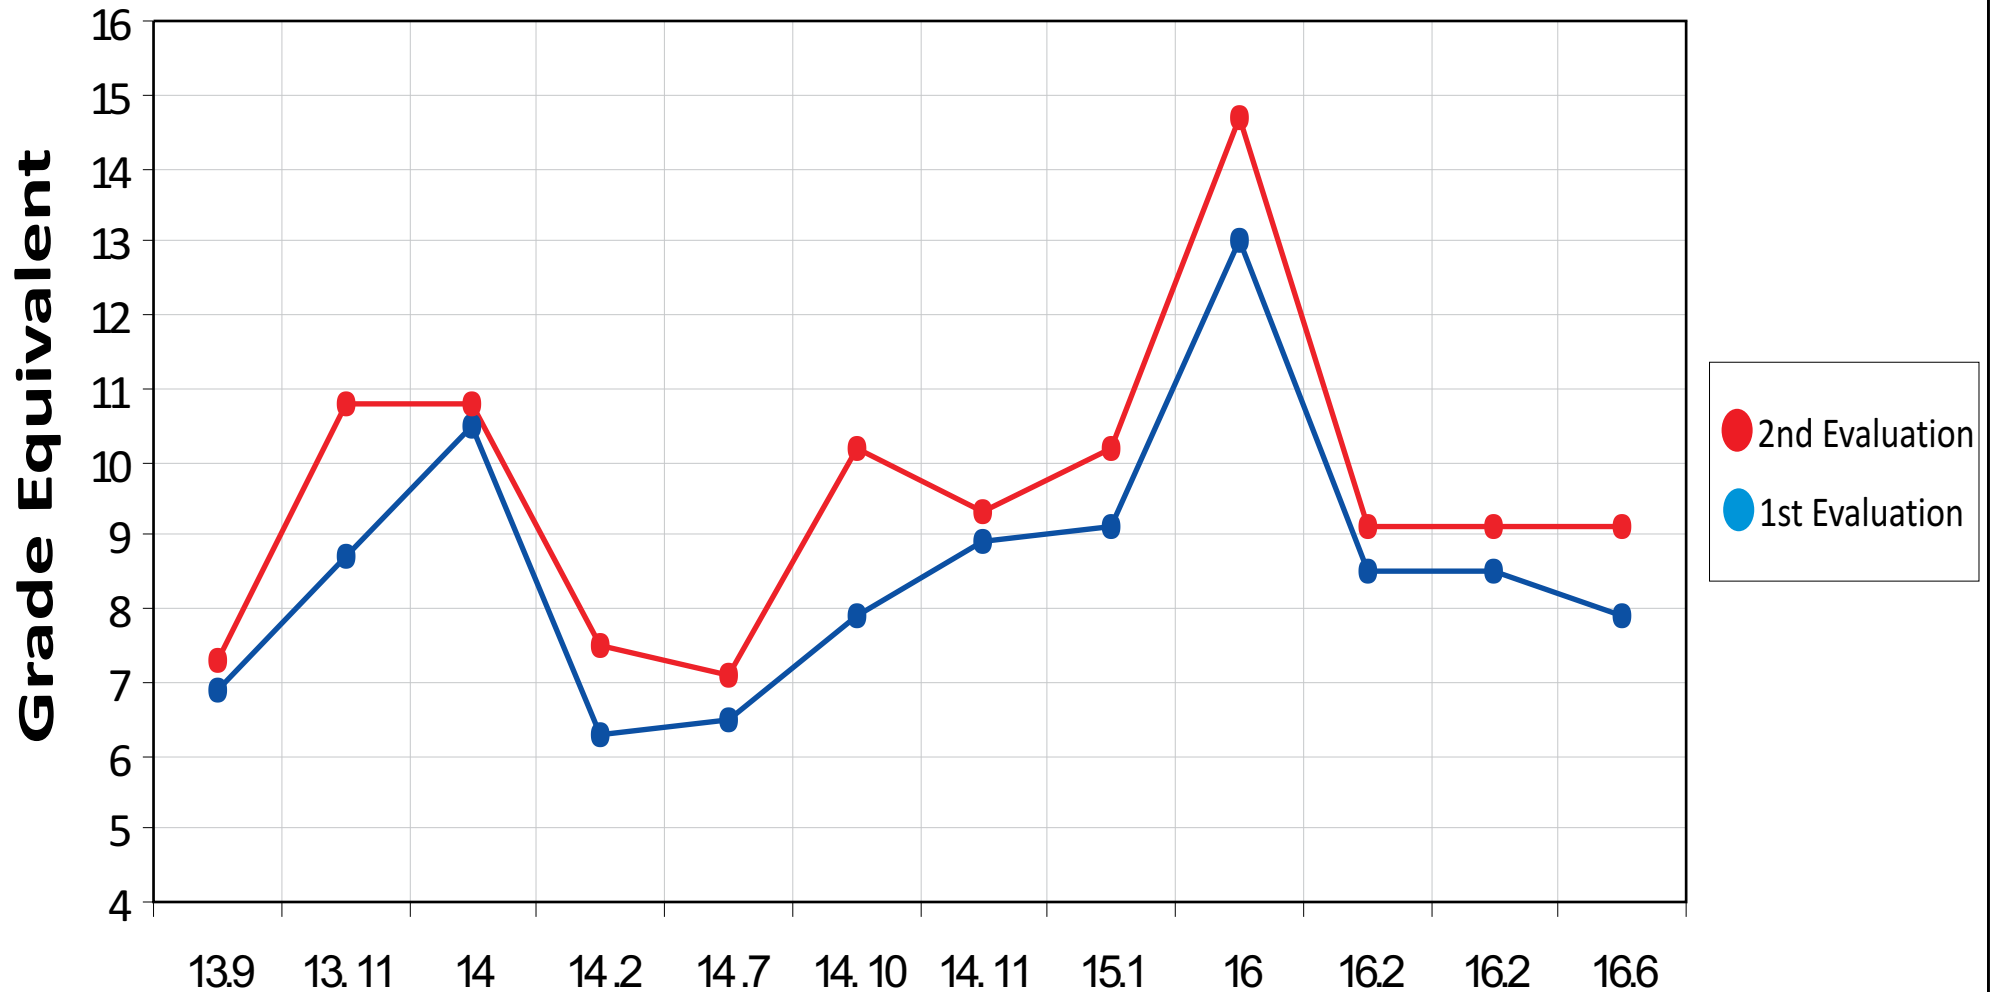

Word Recognition

ADD/ADHD Diagnosed Population

After 4 Months On ND Program

Total Students: 27

Ages 8.2 - 10.7

TESTS: WRAT** Math **Wide Range Achievement Test
WRAT Word Recognition,
Peabody Reading Comprehension

Word Recognition

ADD/ADHD Diagnosed Population

After 4 Months On ND Program

Total Students: 27

Ages 10.9 - 13.3

TESTS: WRAT** Math **Wide Range Achievement Test
WRAT Word Recognition,
Peabody Reading Comprehension

Word Recognition

ADD/ADHD Diagnosed Population

After 4 Months On ND Program

Total Students: 12

Ages 13.9 - 16.6

TESTS: WRAT** Math **Wide Range Achievement Test
WRAT Word Recognition,
Peabody Reading Comprehension