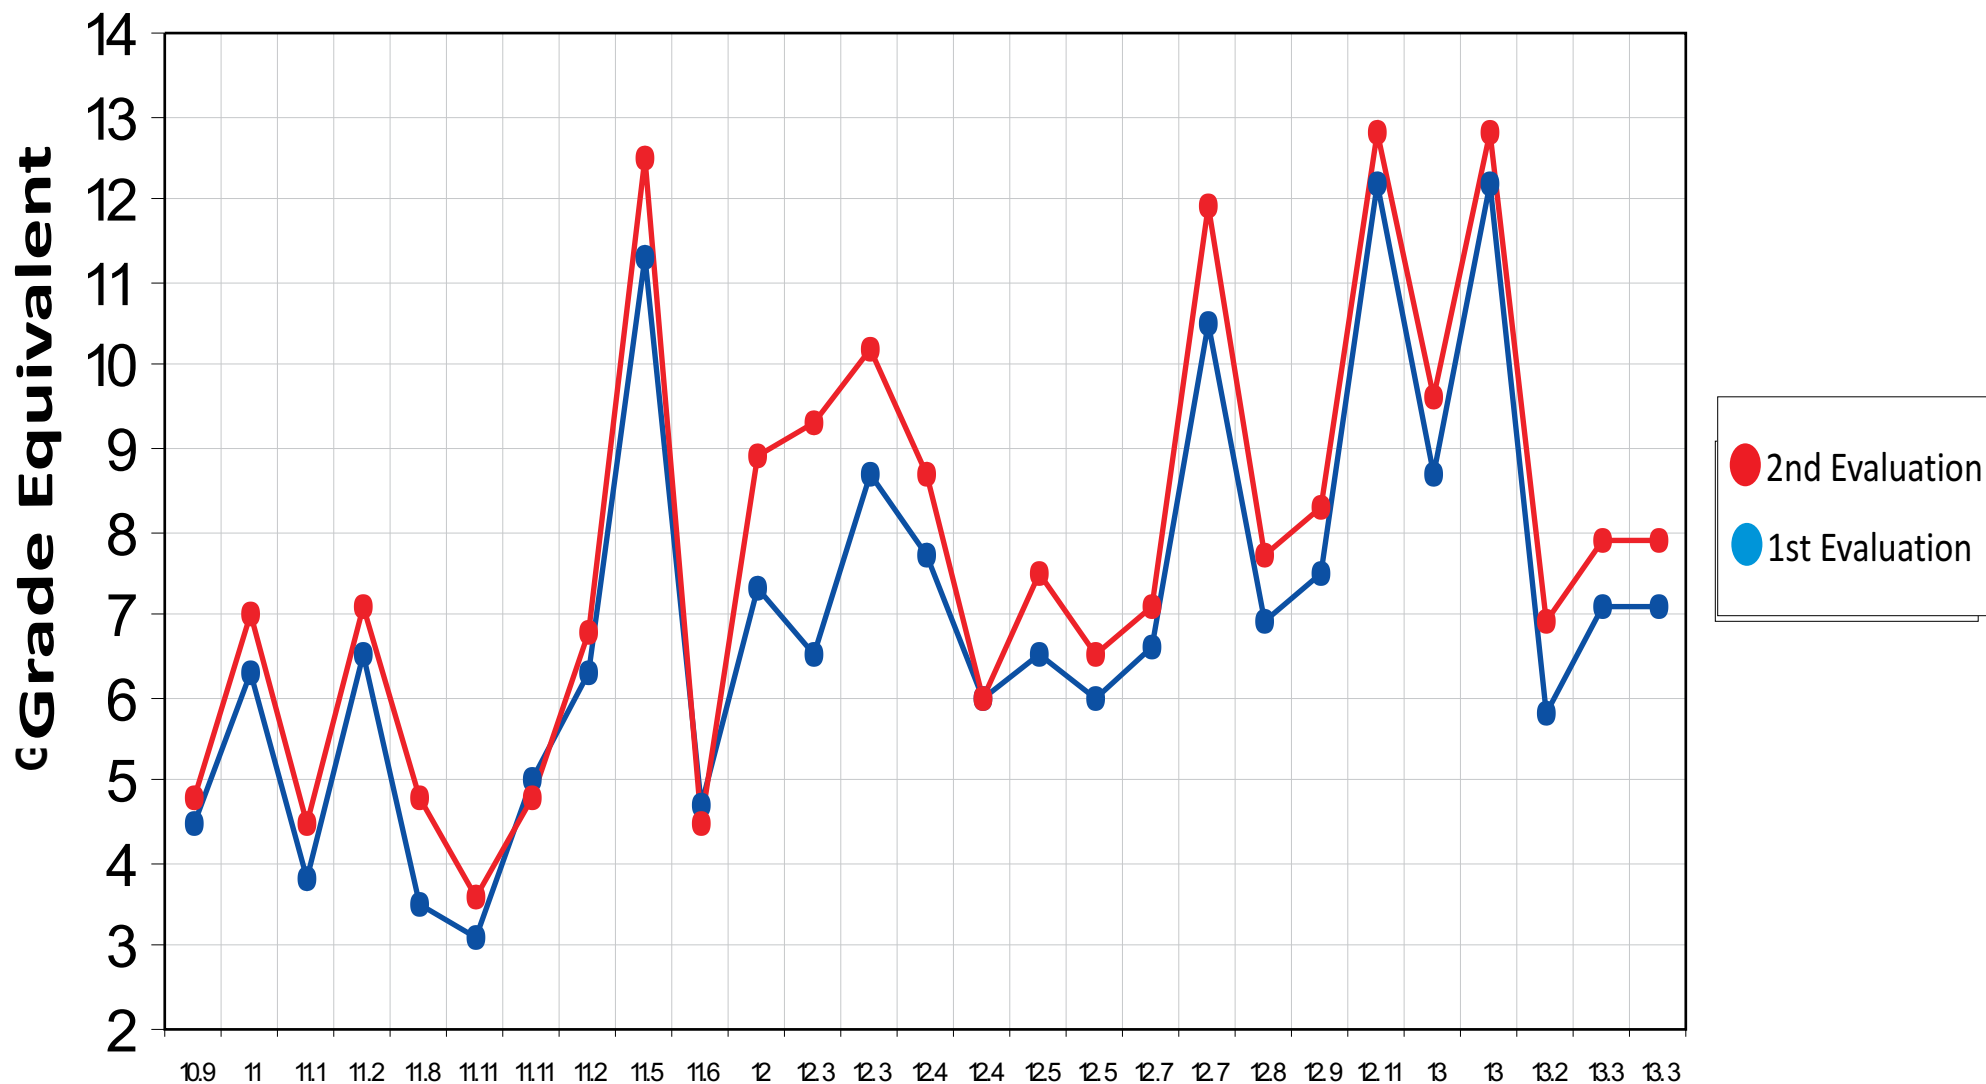

Word Recognition

ADD/ADHD Diagnosed Population

After 4 Months On ND Program

Total Students: 27

Ages 8.2 - 10.7

TESTS: WRAT** Math **Wide Range Achievement Test
WRAT Word Recognition,
Peabody Reading Comprehension

Word Recognition

ADD/ADHD Diagnosed Population

After 4 Months On ND Program

Total Students: 27

Ages 10.9 - 13.3

TESTS: WRAT** Math **Wide Range Achievement Test
WRAT Word Recognition,
Peabody Reading Comprehension

Word Recognition

ADD/ADHD Diagnosed Population

After 4 Months On ND Program

Total Students: 12

Ages 13.9 - 16.6

TESTS: WRAT** Math **Wide Range Achievement Test
WRAT Word Recognition,
Peabody Reading Comprehension