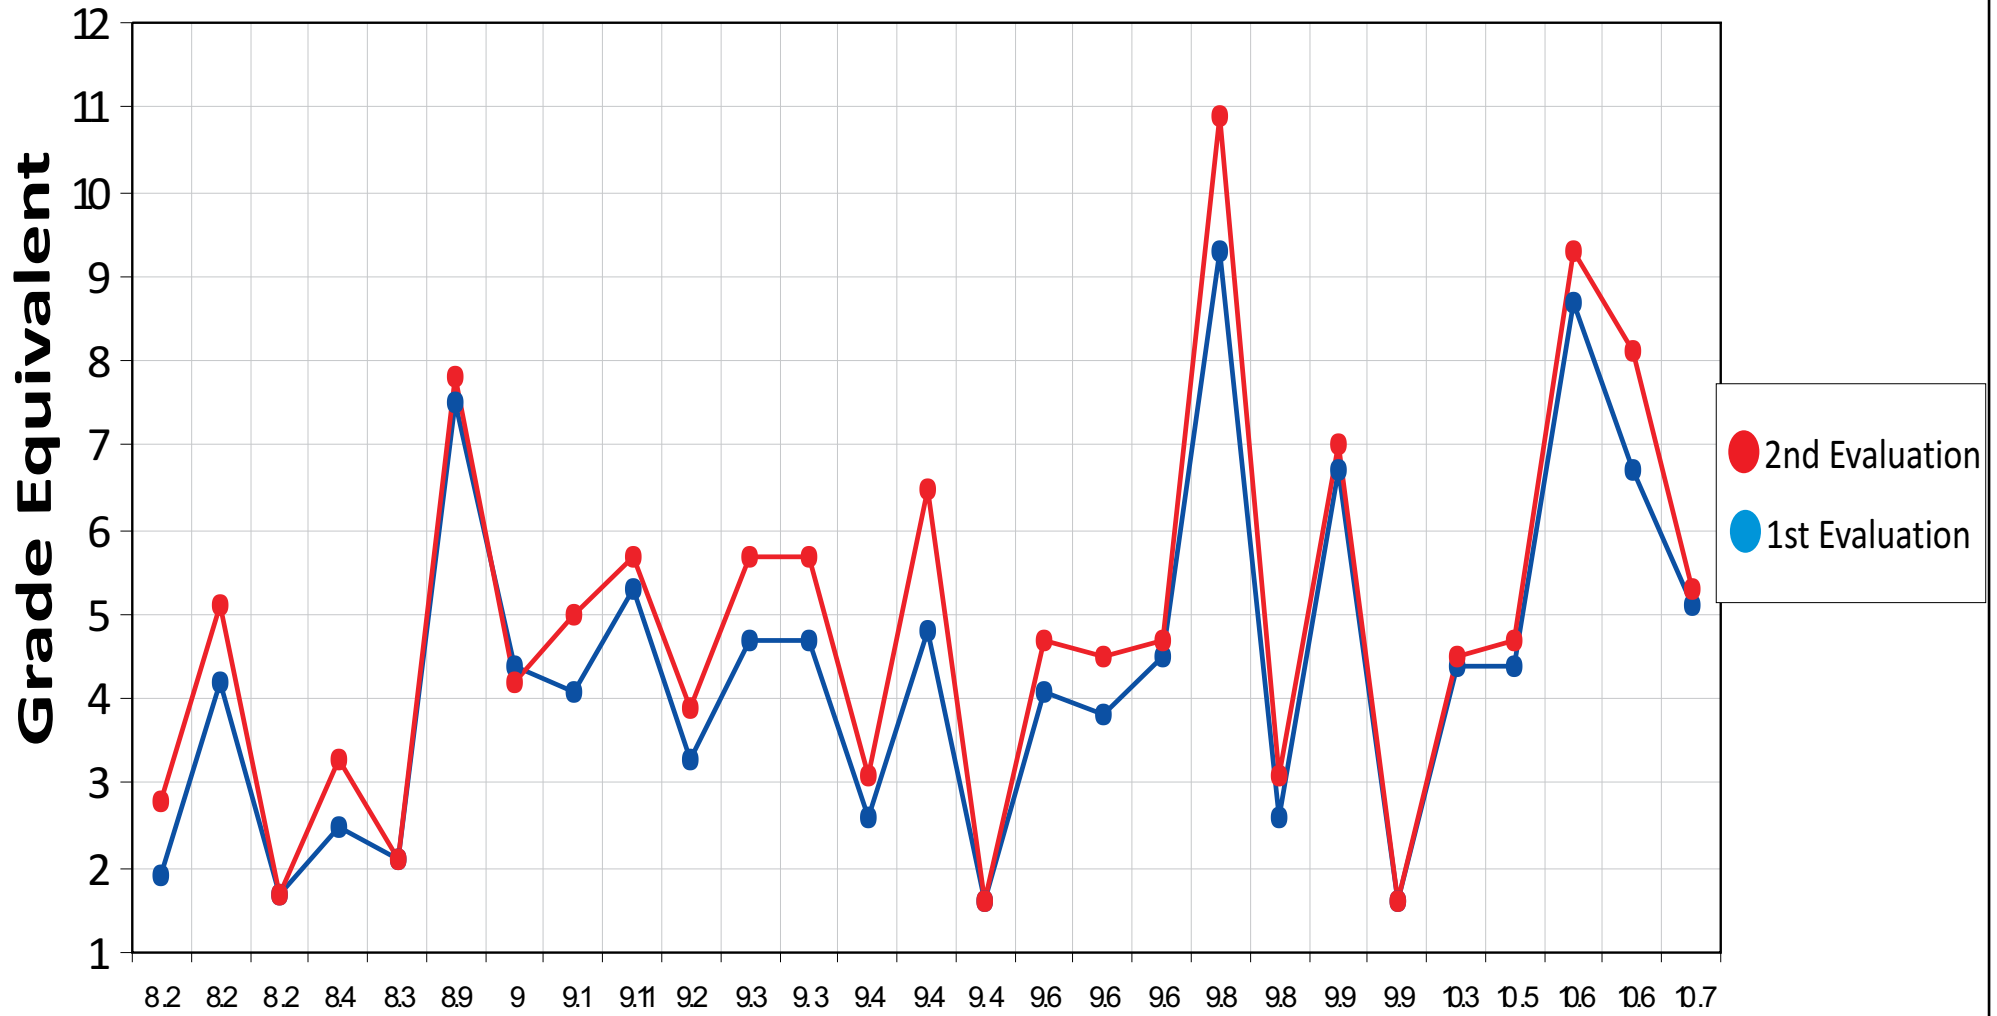

Word Recognition

ADD/ADHD Diagnosed Population

After 4 Months On ND Program

Total Students: 27

Ages 8.2 - 10.7

TESTS: WRAT** Math **Wide Range Achievement Test
WRAT Word Recognition,
Peabody Reading Comprehension

Word Recognition

ADD/ADHD Diagnosed Population

After 4 Months On ND Program

Total Students: 27

Ages 10.9 - 13.3

TESTS: WRAT** Math **Wide Range Achievement Test
WRAT Word Recognition,
Peabody Reading Comprehension

Word Recognition

ADD/ADHD Diagnosed Population

After 4 Months On ND Program

Total Students: 12

Ages 13.9 - 16.6

TESTS: WRAT** Math **Wide Range Achievement Test
WRAT Word Recognition,
Peabody Reading Comprehension