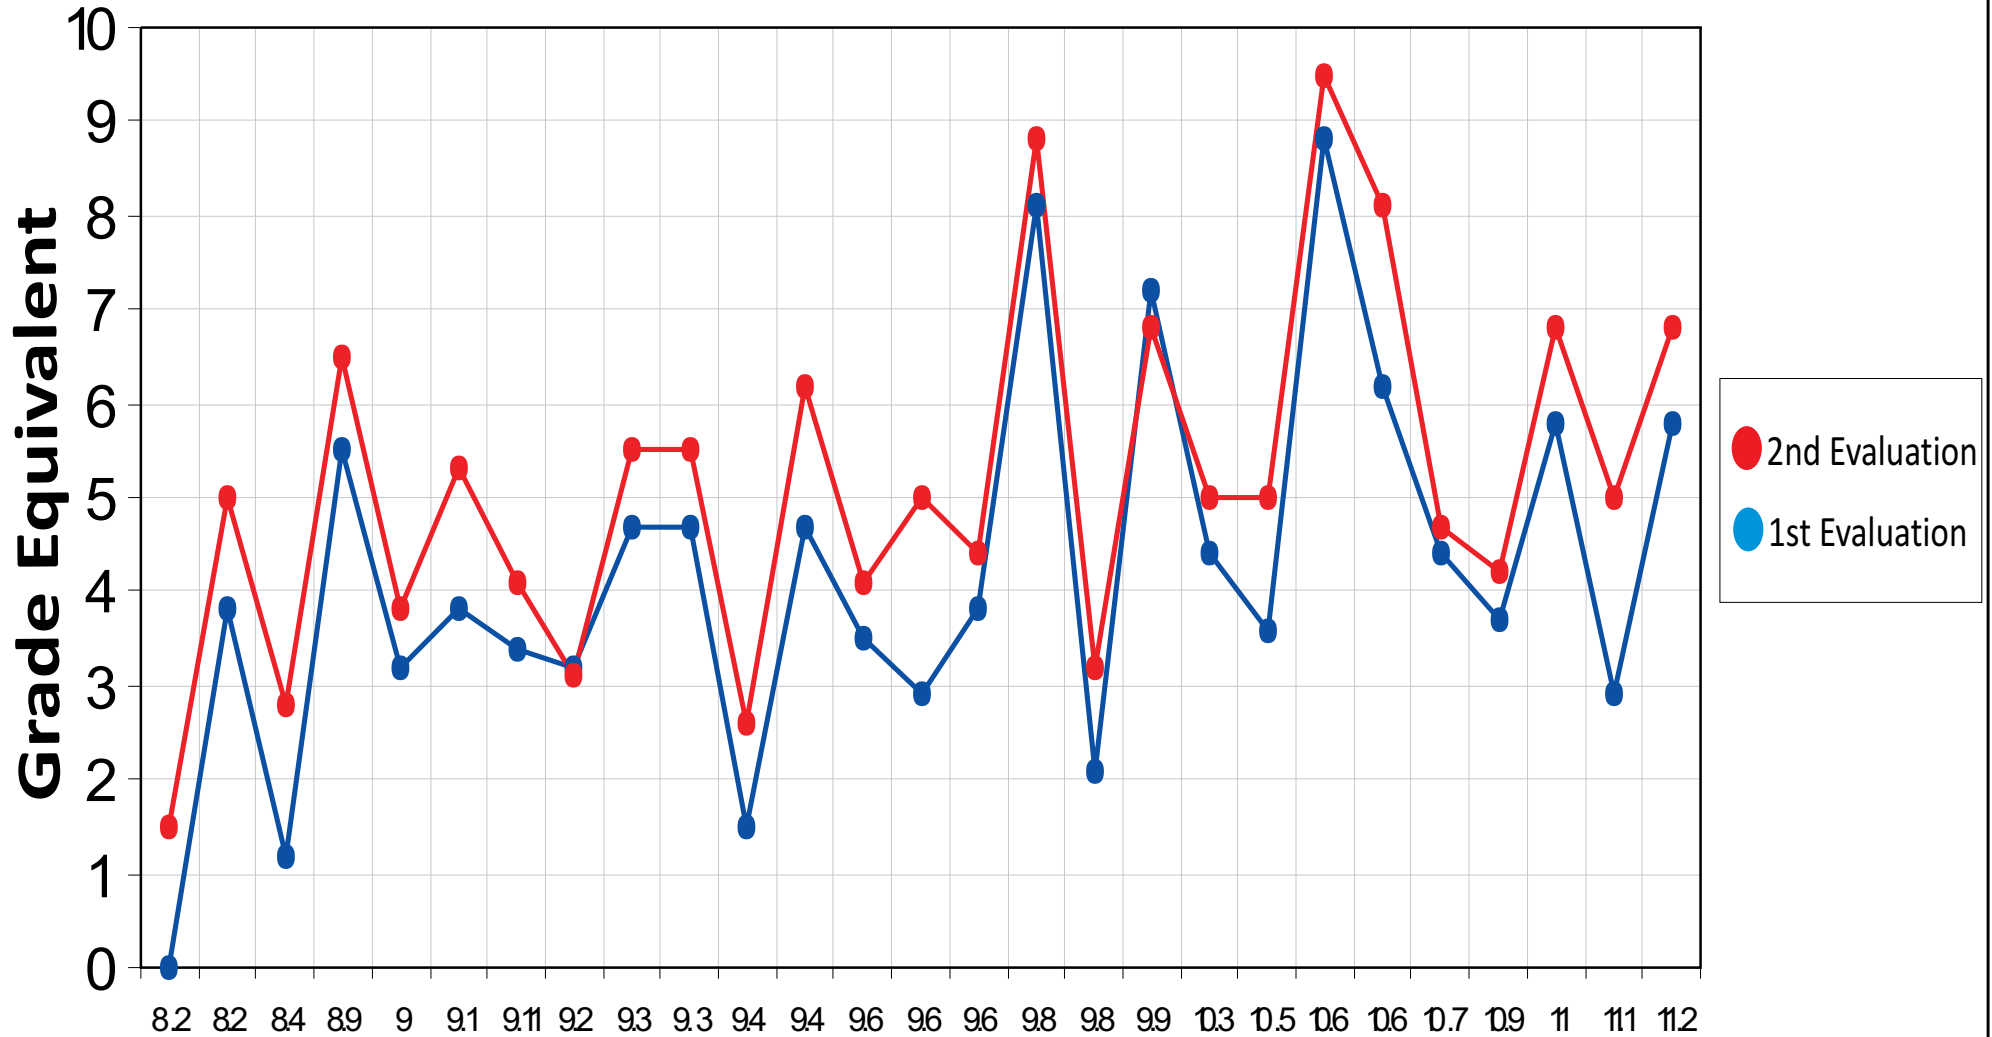

Reading Comprehension

ADD/ADHD Diagnosed Population

After 4 Months On ND Program

Total Students: 27

Ages 82-112

TESTS: WRAT** Math **Wide Range Achievement Test
WRAT Word Recognition,
Peabody Reading Comprehension

Reading Comprehension

ADD/ADHD Diagnosed Population

After 4 Months On ND Program

Total Students: 27

Ages 11.8 - 14.2

TESTS: WRAT** Math **Wide Range Achievement Test
WRAT Word Recognition,
Peabody Reading Comprehension

Reading Comprehension

ADD/ADHD Diagnosed Population

After 4 Months On ND Program

Total Students: 8

Ages 14.7 - 16.6

TESTS: WRAT** Math **Wide Range Achievement Test
WRAT Word Recognition,
Peabody Reading Comprehension