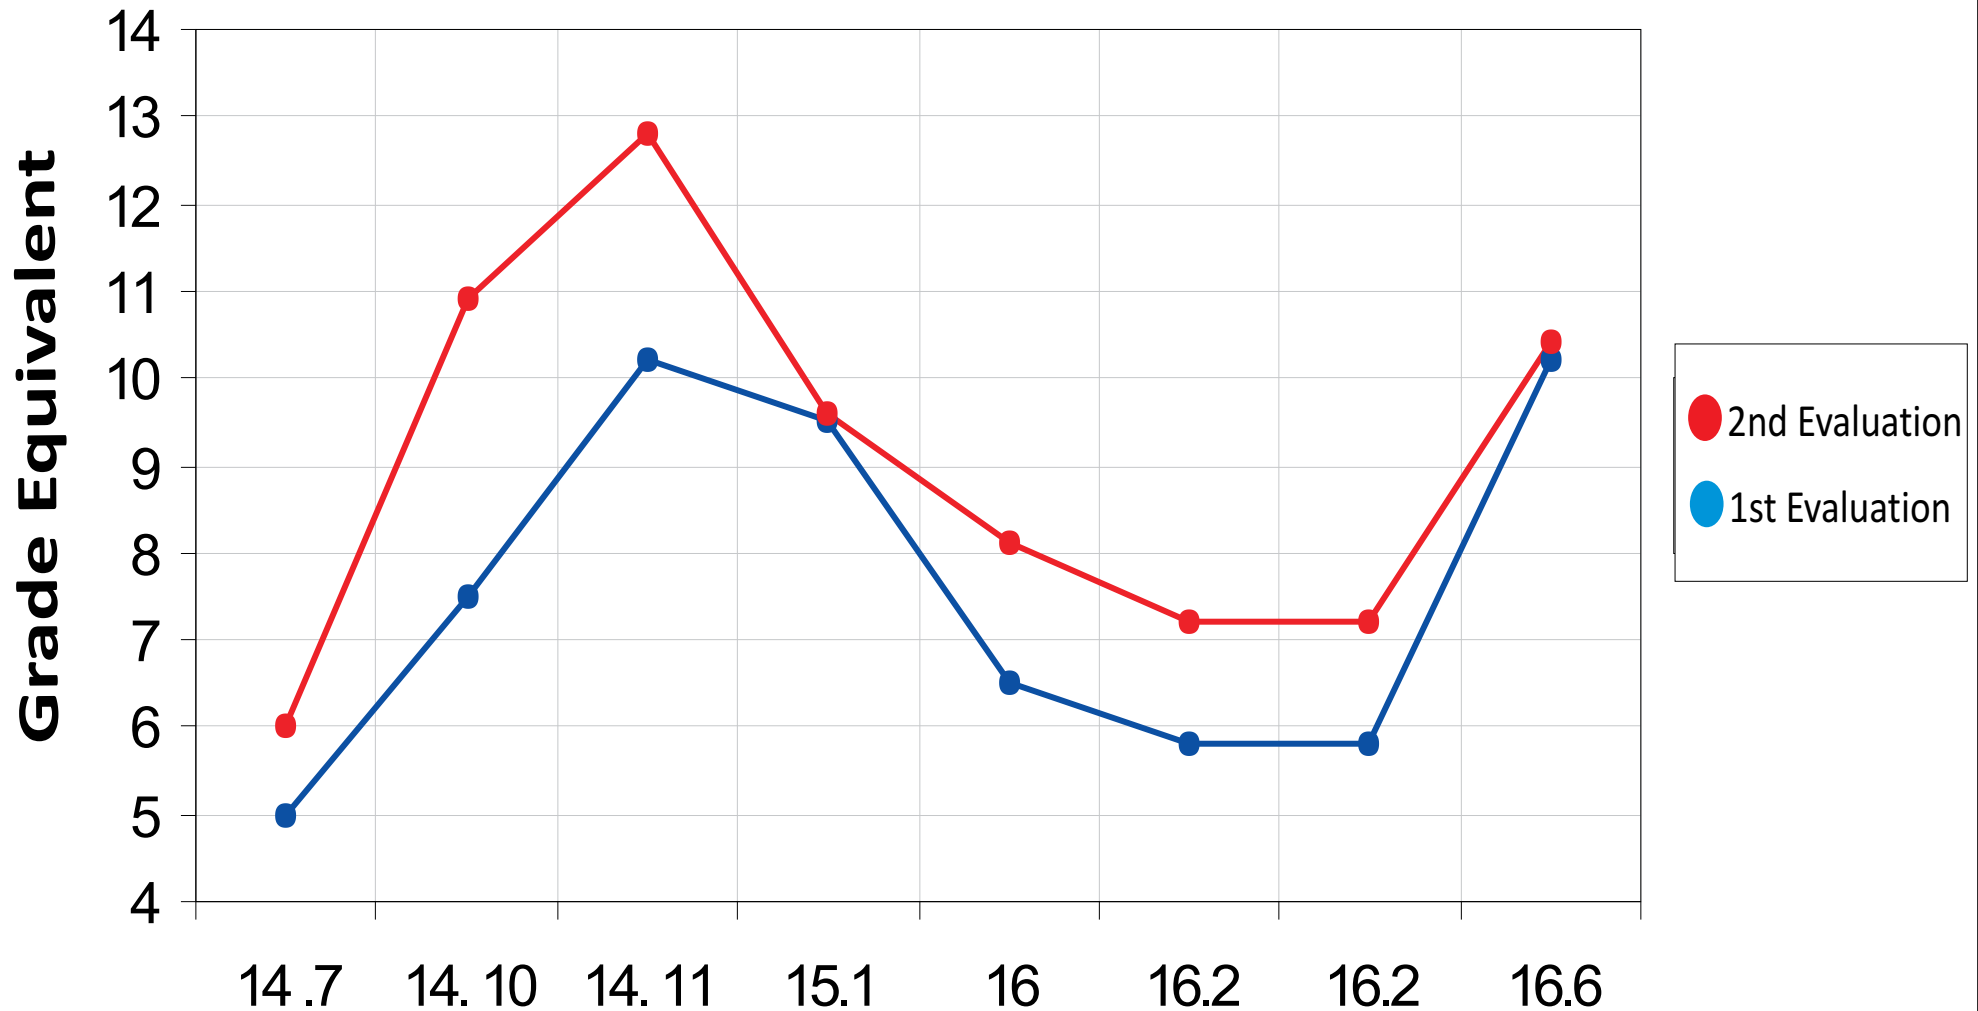

Reading Comprehension

ADD/ADHD Diagnosed Population

After 4 Months On ND Program

Total Students: 27

Ages 82-112

TESTS: WRAT** Math **Wide Range Achievement Test
WRAT Word Recognition,
Peabody Reading Comprehension

Reading Comprehension

ADD/ADHD Diagnosed Population

After 4 Months On ND Program

Total Students: 27

Ages 11.8 - 14.2

TESTS: WRAT** Math **Wide Range Achievement Test
WRAT Word Recognition,
Peabody Reading Comprehension

Reading Comprehension

ADD/ADHD Diagnosed Population

After 4 Months On ND Program

Total Students: 8

Ages 14.7 - 16.6

TESTS: WRAT** Math **Wide Range Achievement Test
WRAT Word Recognition,
Peabody Reading Comprehension