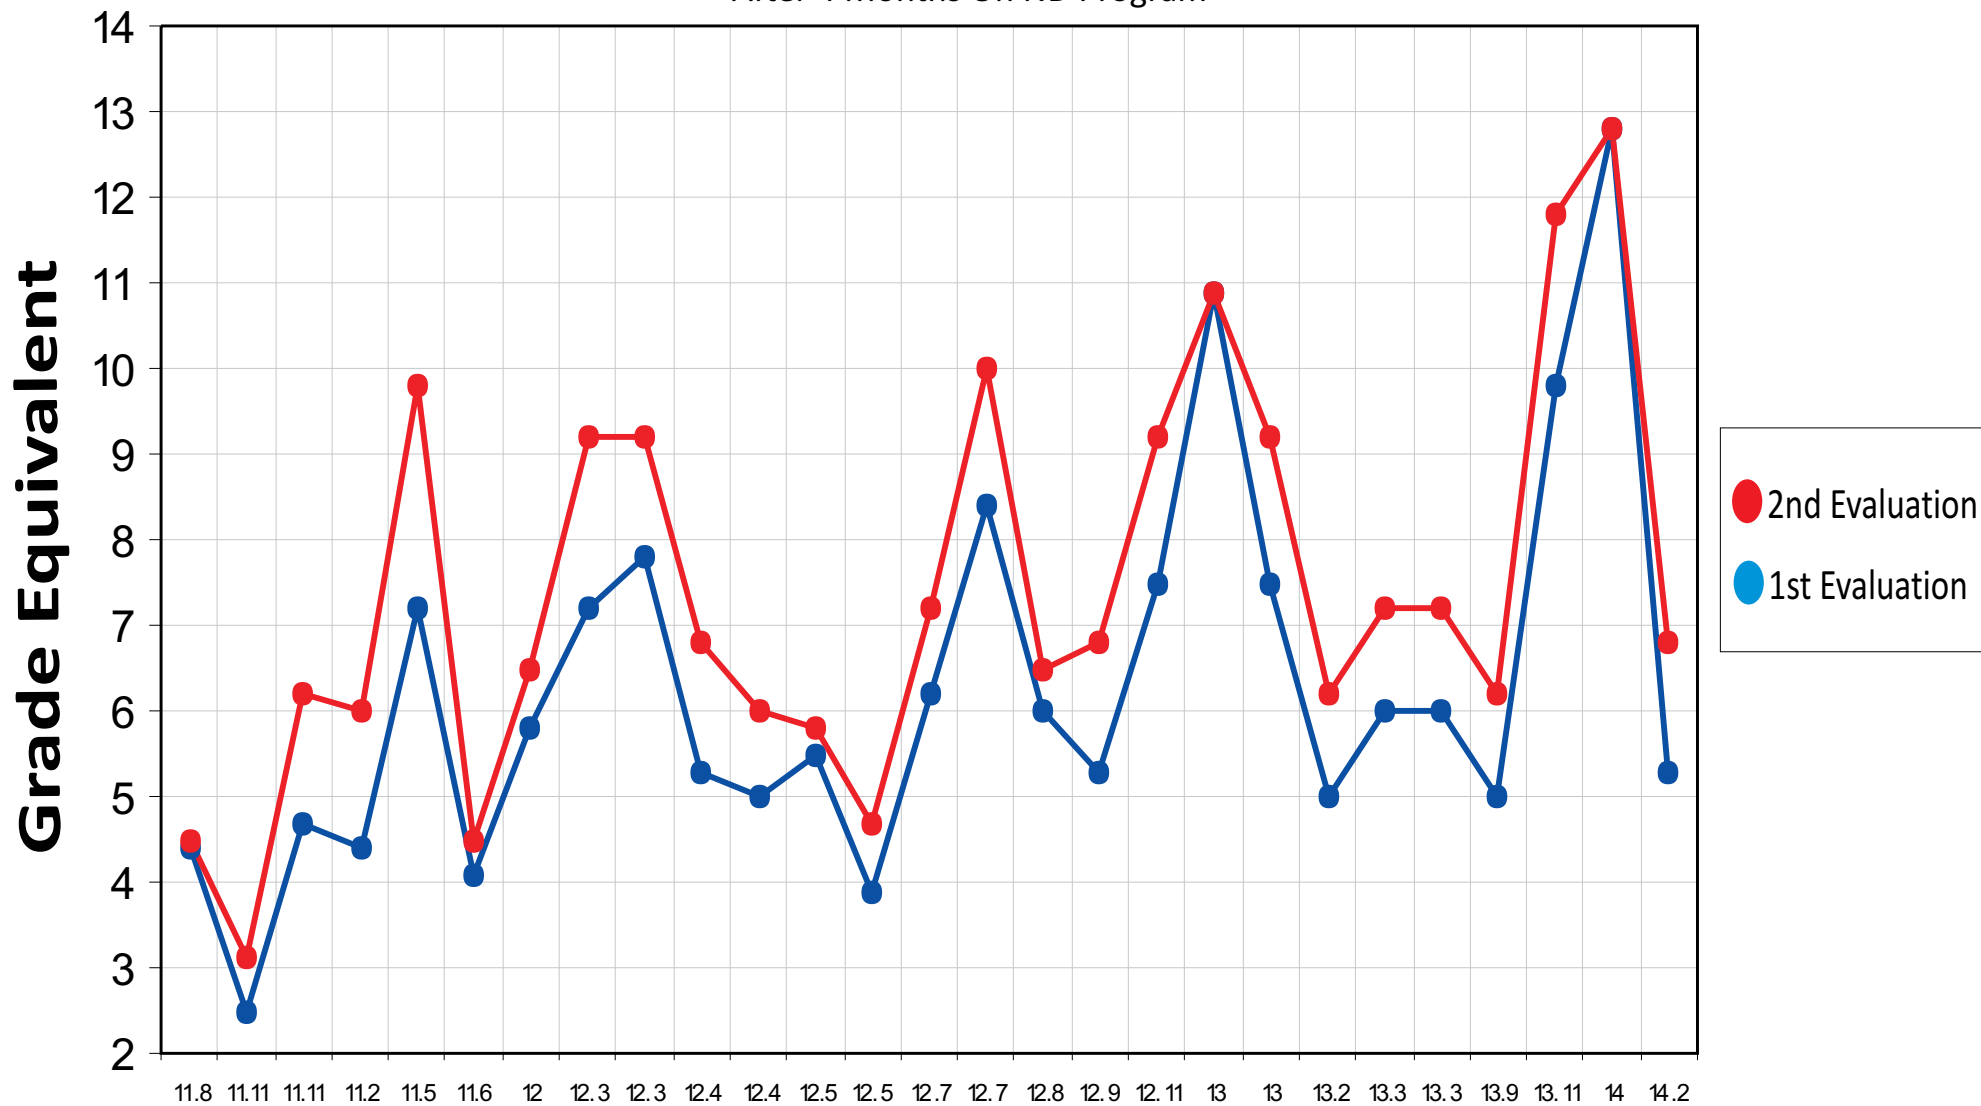

Reading Comprehension

ADD/ADHD Diagnosed Population

After 4 Months On ND Program

Total Students: 27

Ages 82-112

TESTS: WRAT** Math **Wide Range Achievement Test
WRAT Word Recognition,
Peabody Reading Comprehension

Reading Comprehension

ADD/ADHD Diagnosed Population

After 4 Months On ND Program

Total Students: 27

Ages 11.8 - 14.2

TESTS: WRAT** Math **Wide Range Achievement Test
WRAT Word Recognition,
Peabody Reading Comprehension

Reading Comprehension

ADD/ADHD Diagnosed Population

After 4 Months On ND Program

Total Students: 8

Ages 14.7 - 16.6

TESTS: WRAT** Math **Wide Range Achievement Test
WRAT Word Recognition,
Peabody Reading Comprehension