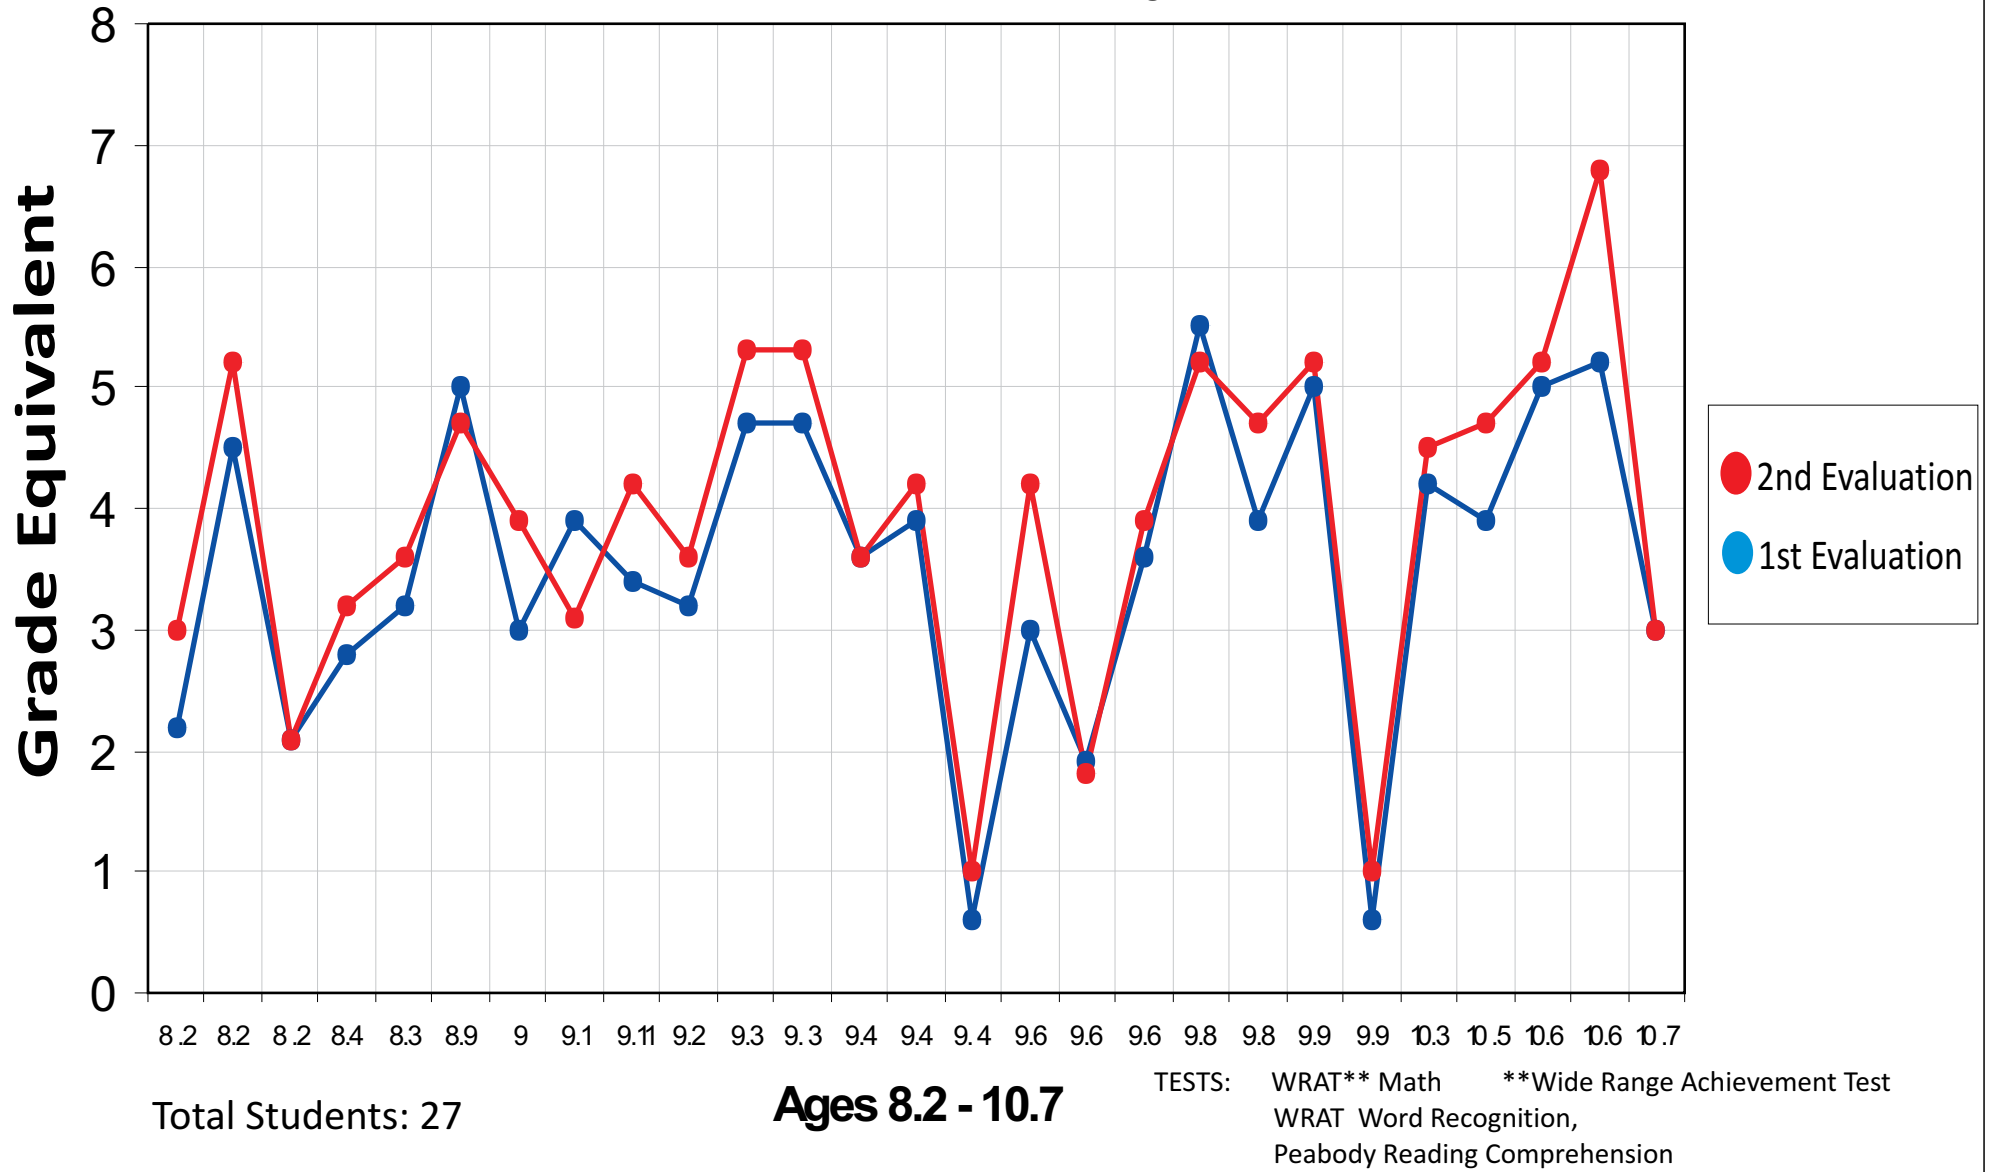

# Math

ADD/ADHD Diagnosed Population

After 4 Months On ND Program

# Math

ADD/ADHD Diagnosed Population

After 4 Months On ND Program

Total Students: 27

Ages 10.9 - 13.3

TESTS: WRAT\*\* Math \*\*Wide Range Achievement Test  
WRAT Word Recognition,  
Peabody Reading Comprehension