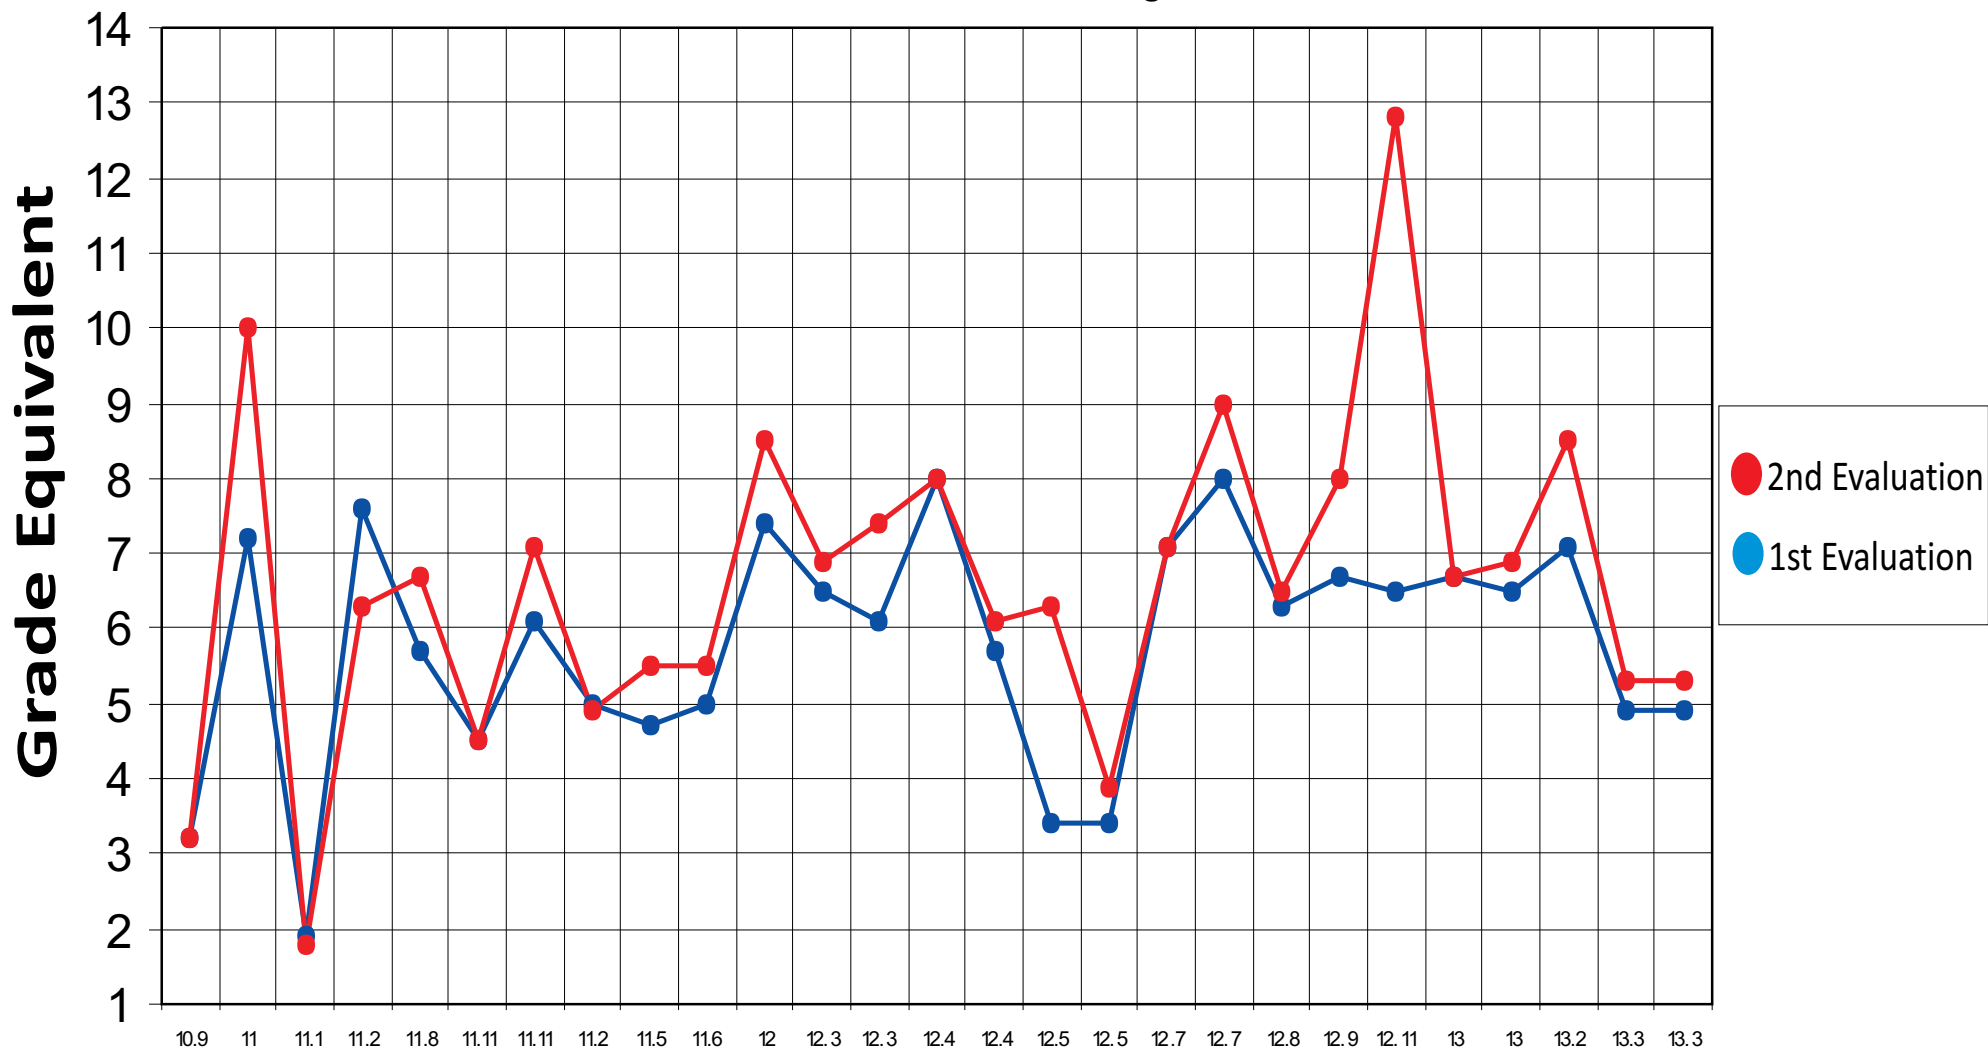

# Math

ADD/ADHD Diagnosed Population

After 4 Months On ND Program

# Math

ADD/ADHD Diagnosed Population

After 4 Months On ND Program

Total Students: 27

Ages 10.9 - 13.3

TESTS: WRAT\*\* Math \*\*Wide Range Achievement Test  
WRAT Word Recognition,  
Peabody Reading Comprehension